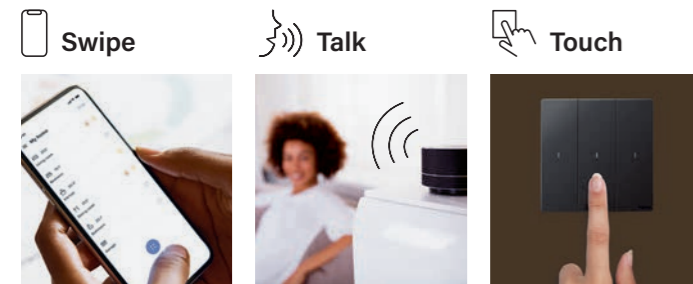

Your home, simply connected

Connect your home in no time with Mallia™ Senses with Netatmo in order to easily control lights, roller blinds and electrical appliances, manage energy consumption, and receive notifications in the event of a forgotten light or unusually high consumption.

Swipe, talk or touch! All functions can be controlled:

- via a smartphone (with the Home + Control App.),
- using a voice assistant
- manually (by direct action on the controls) !

Standalone or connected a single look